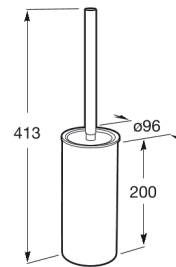

TEMPO

Floorstanding toilet brush holder

PRICE (VAT INCLUDED)

£287.93

TECHNICAL DRAWINGS

**FEATURES**

Fixing kit: Not included

Installation type: Floor-standing

Material: Metal, Plastic

Tempo

With a neutral design, Tempo will suit any bathroom space. Free standing and wall-mounted options as well as different colour options, this collection is very versatile.